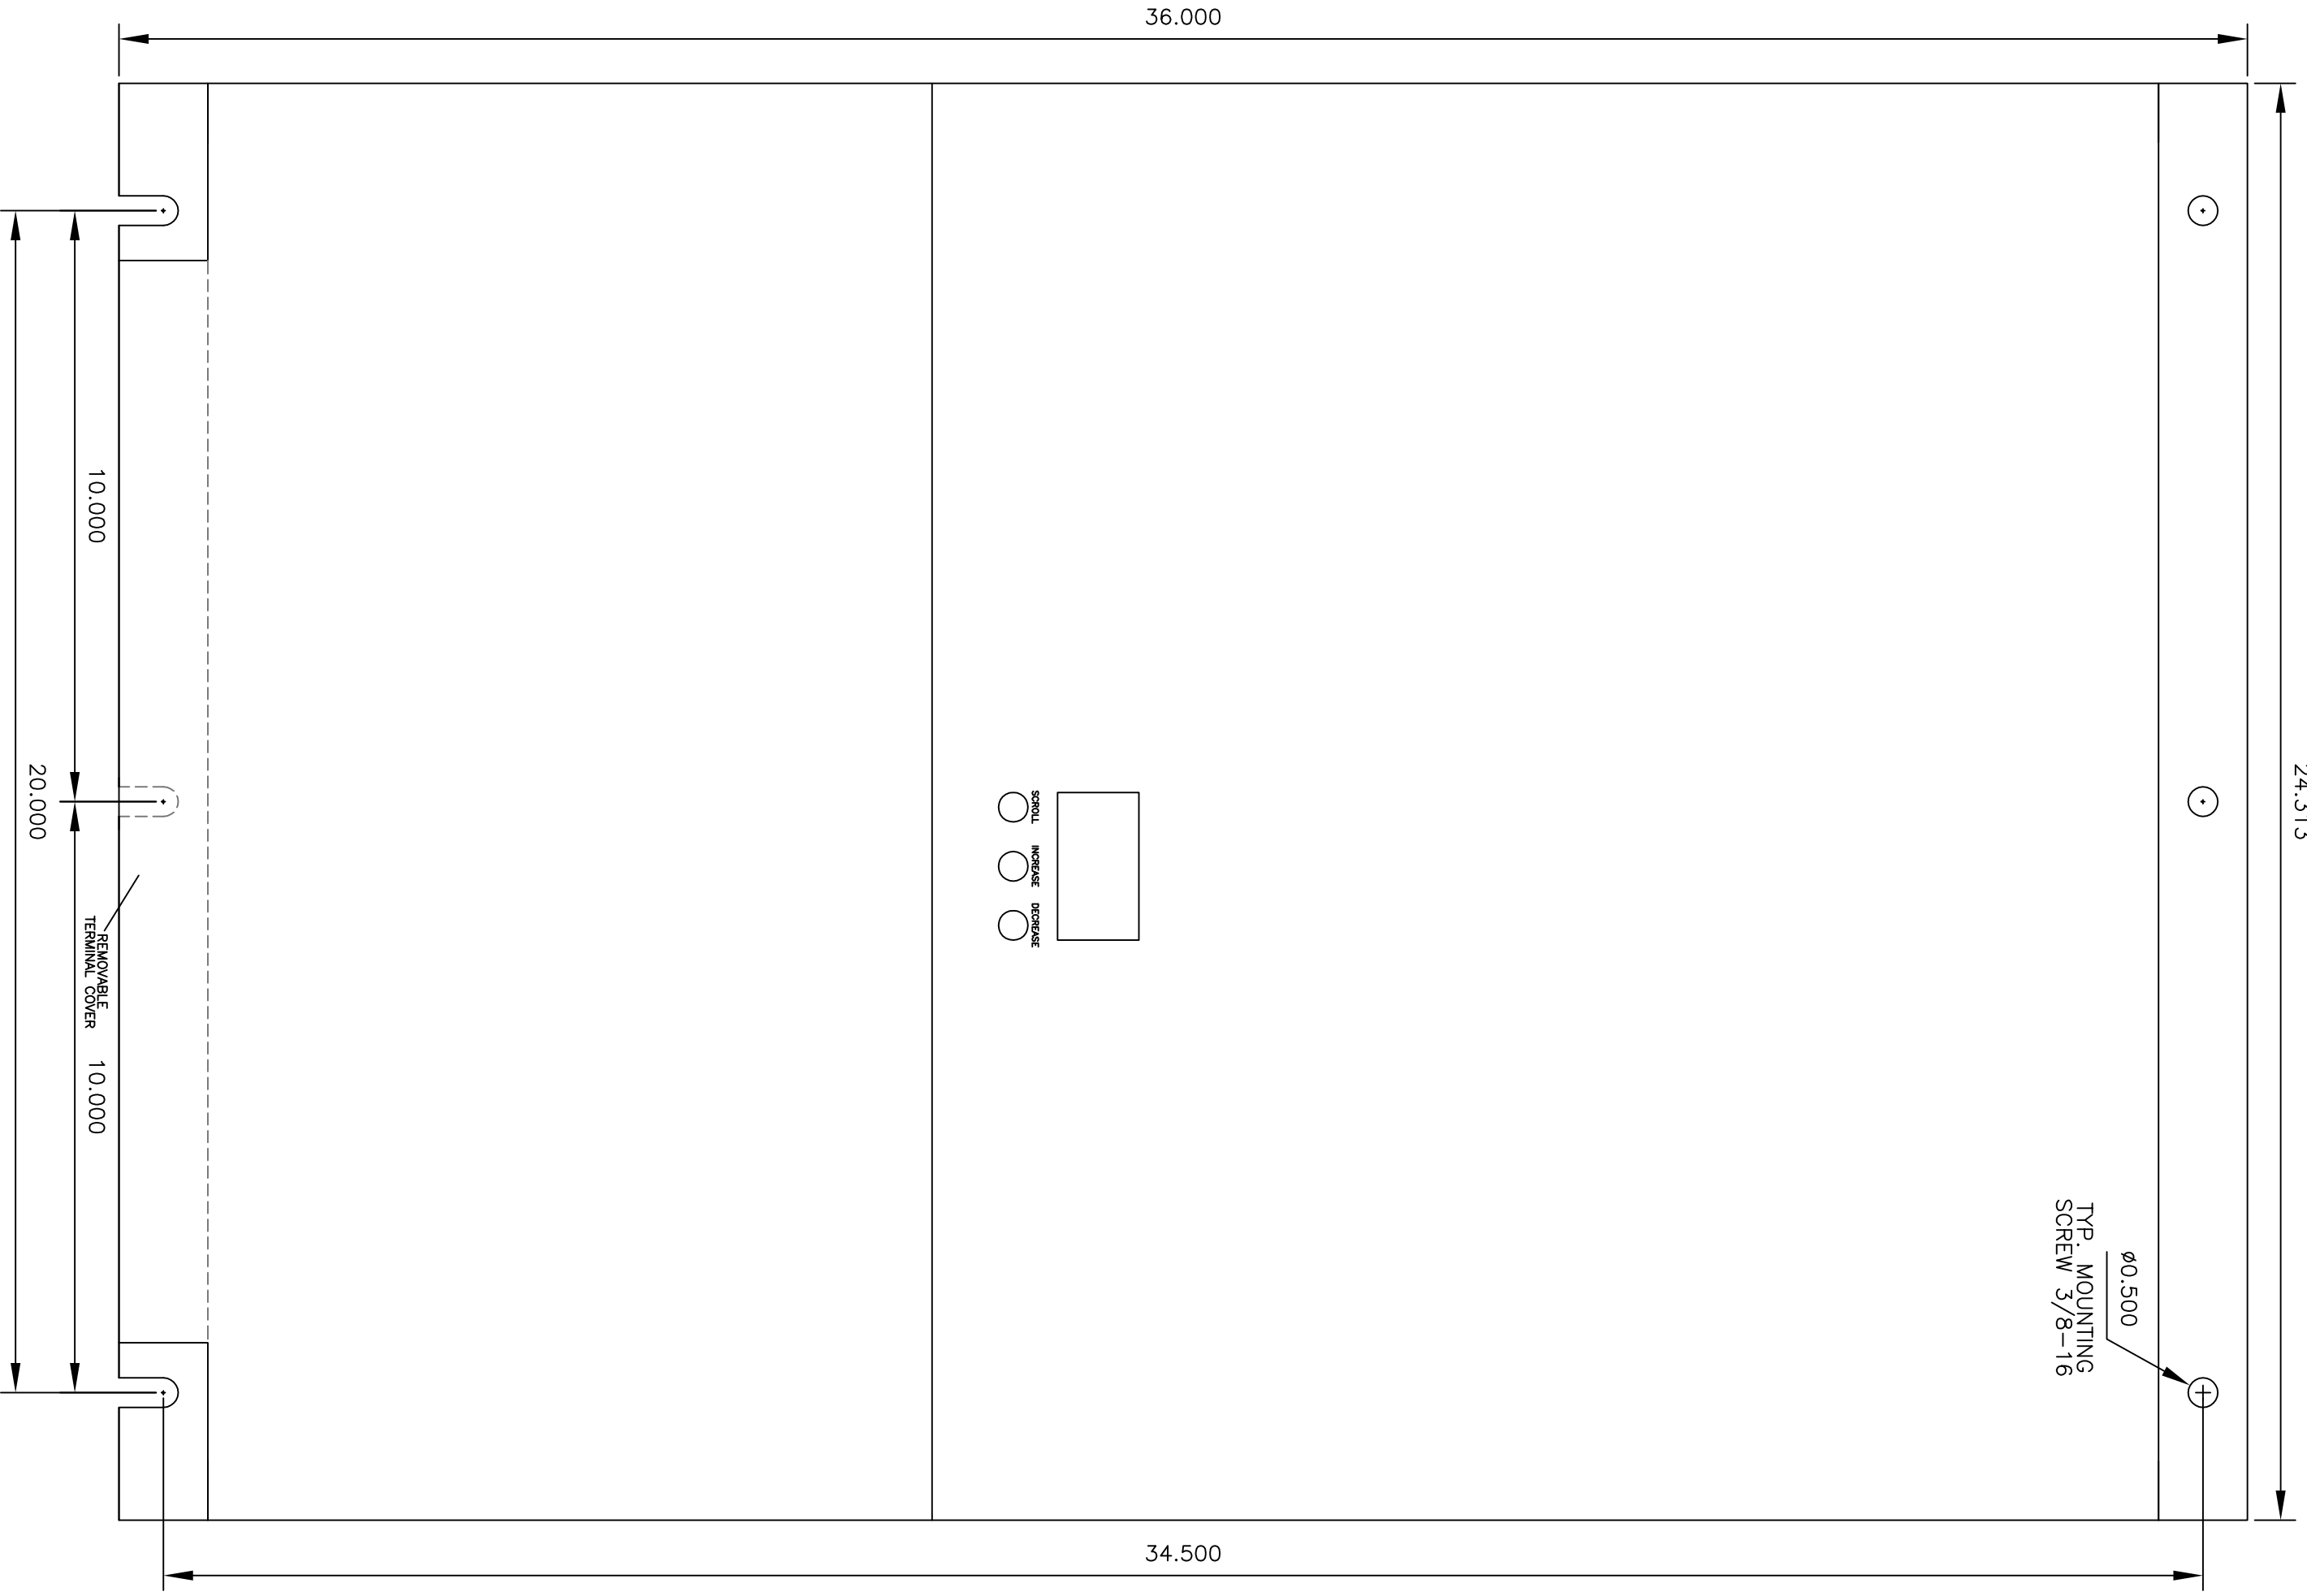

POWER ELECTRONICS INTERNATIONAL, INC.
g Frame

G frame
36 x 24-5/16 x 14-11/16 inch
approx. 180 lbs