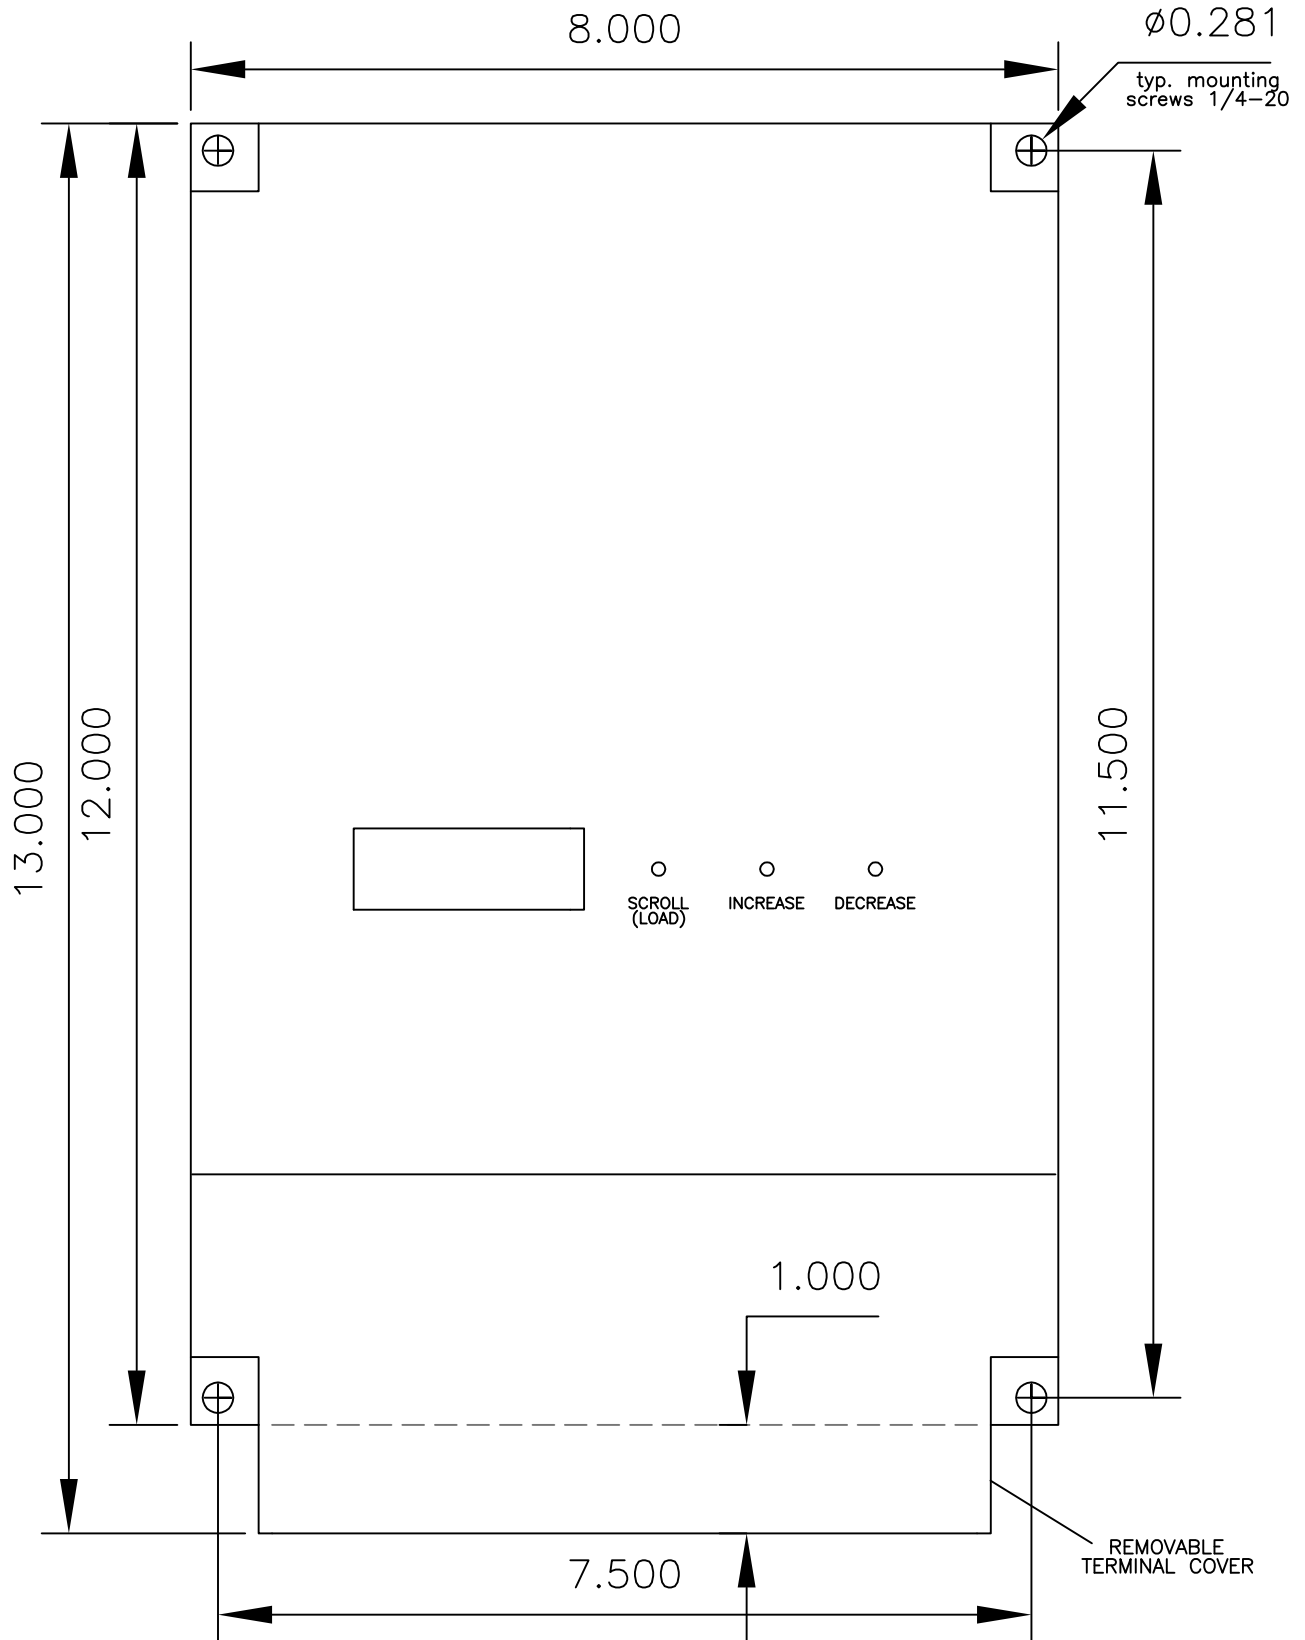

POWER ELECTRONICS INTERNATIONAL, INC.

b Frame

b frame
12 x 8 x 6-3/4 inch
approx. 15 lbs