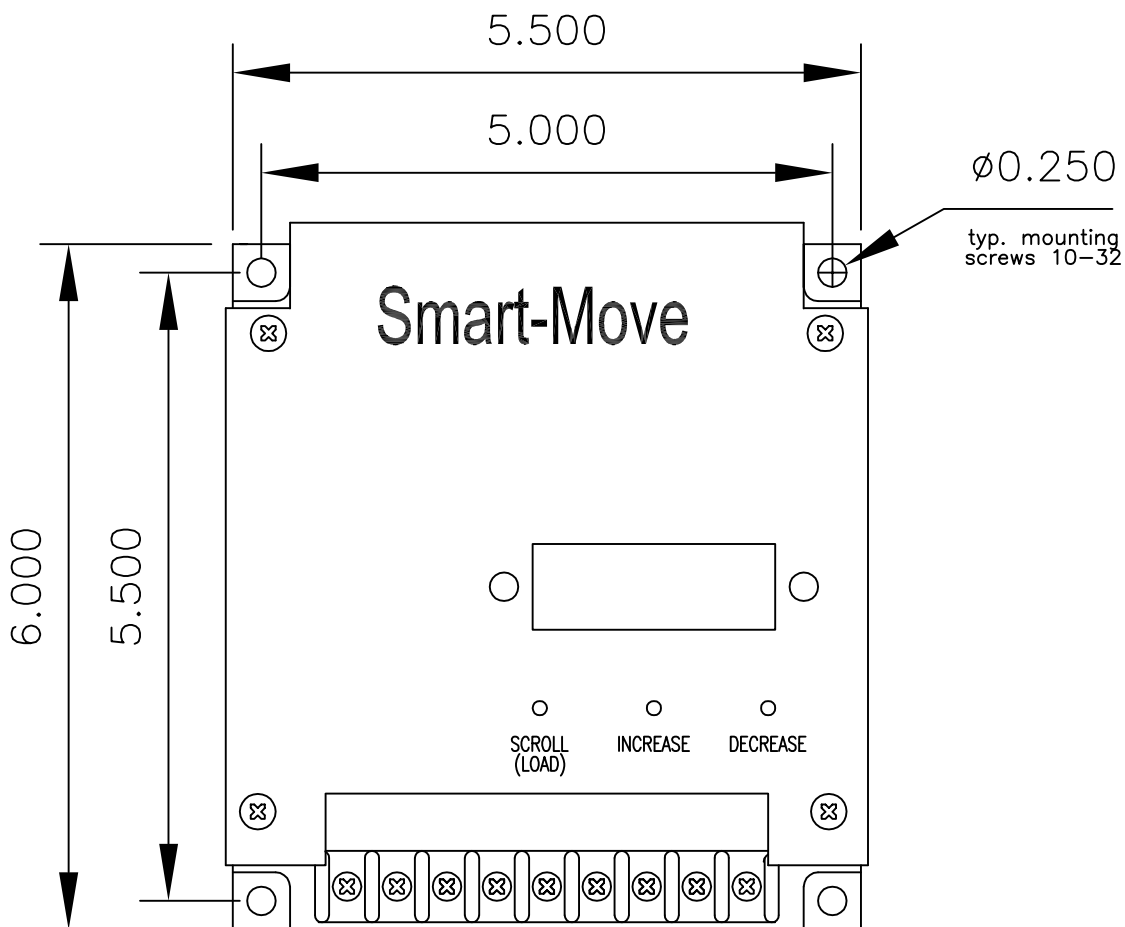

POWER ELECTRONICS INTERNATIONAL, INC.

a3 Frame

a3 frame
6 x 5.5 x 5-3/8 inch
approx. 4.5 lbs