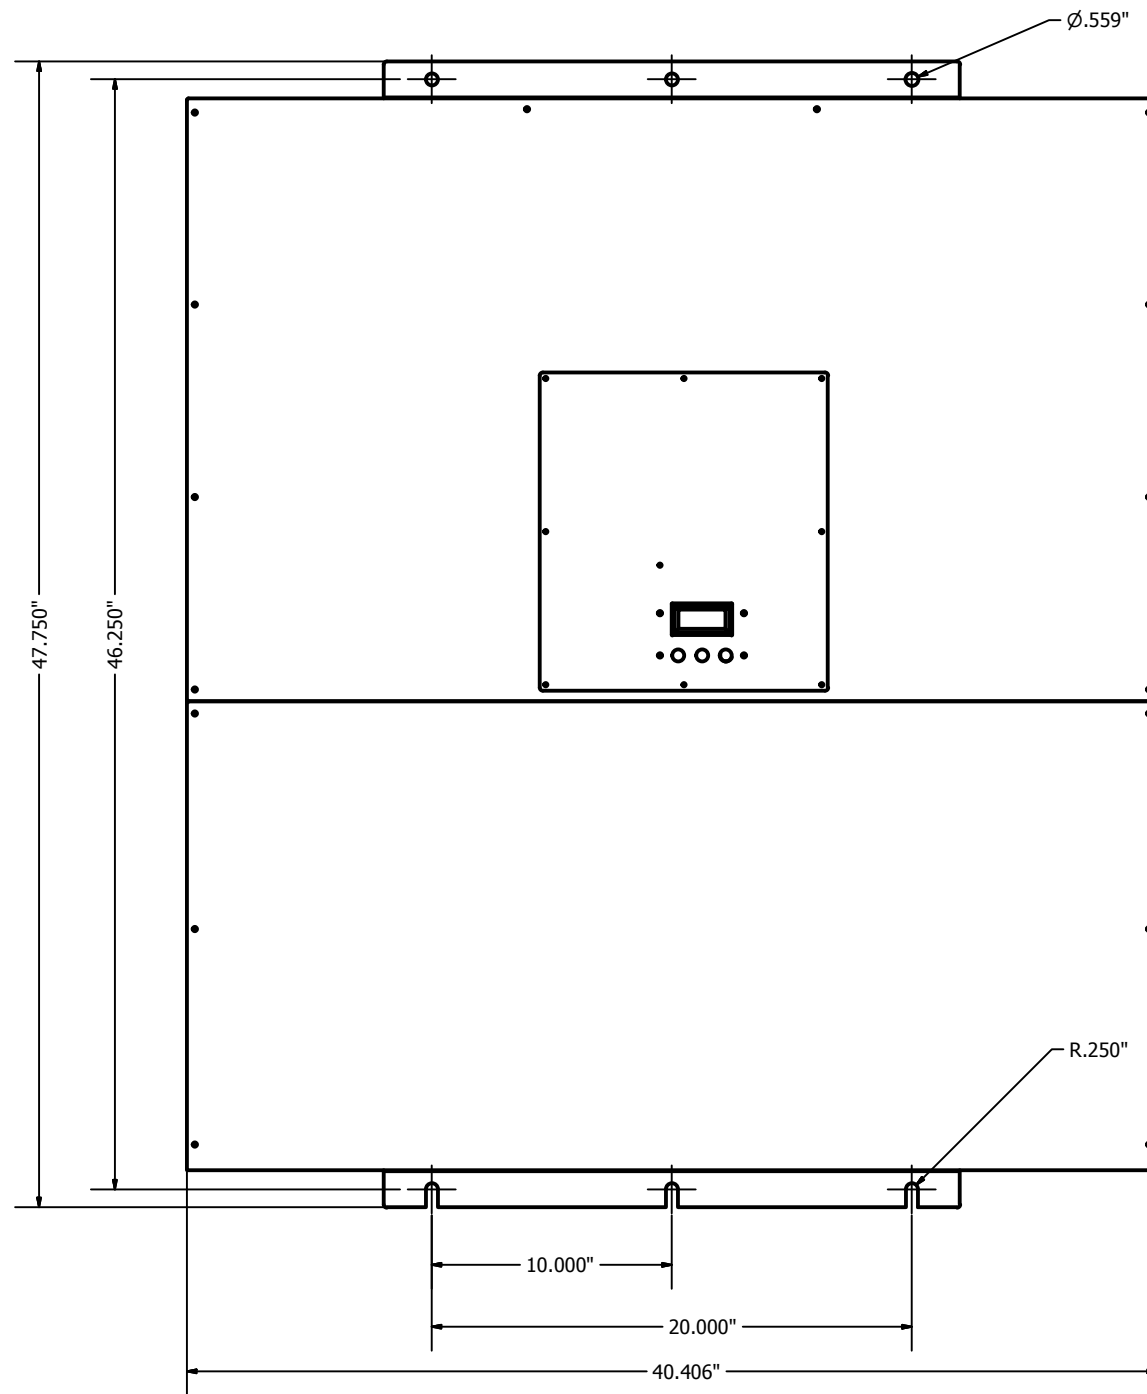

CHANGES FROM LAST REV.

REV.	BY	DATE

TITLE LEGEND	
(c) Copyright 2010 PE. All right reserved. <b>Power Electronics International, Inc.</b> 	
561-8 Pike, East Dundee, IL 60118 U.S.A PH: (847)428-9494 FX: (847)428-7744 <a href="http://www.PEinfo.com">http://www.PEinfo.com</a>	
BOX SIZE:	G-SIZE
SCALE:	1:8
DATE:	10-21-2010
FILE NAME (MODEL):	H-SizeAssembly.iam
FILE NAME (DRAWING):	H-SizeAssembly.idw