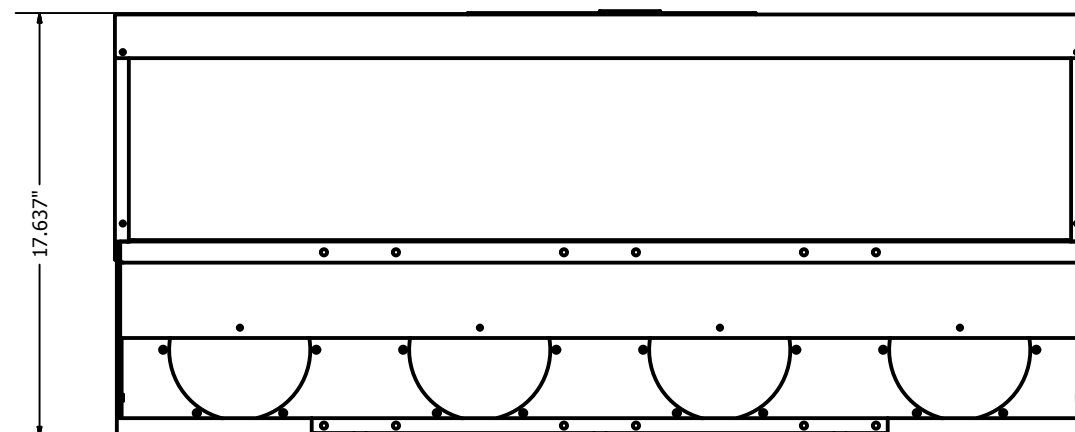

CHANGES FROM LAST REV.

REV.	BY	DATE

TITLE LEGEND	
(c) Copyright 2010 PE. All right reserved. <b>Power Electronics International, Inc.</b> 	
561-8 Pike, East Dundee, IL 60118 U.S.A PH: (847)428-9494 FX: (847)428-7744 <a href="http://www.PEinfo.com">http://www.PEinfo.com</a>	
BOX SIZE:	G-SIZE
SCALE:	1:8
DATE:	10-21-2010
FILE NAME (MODEL):	H-SizeAssembly.iam
FILE NAME (DRAWING):	H-SizeAssembly.idw